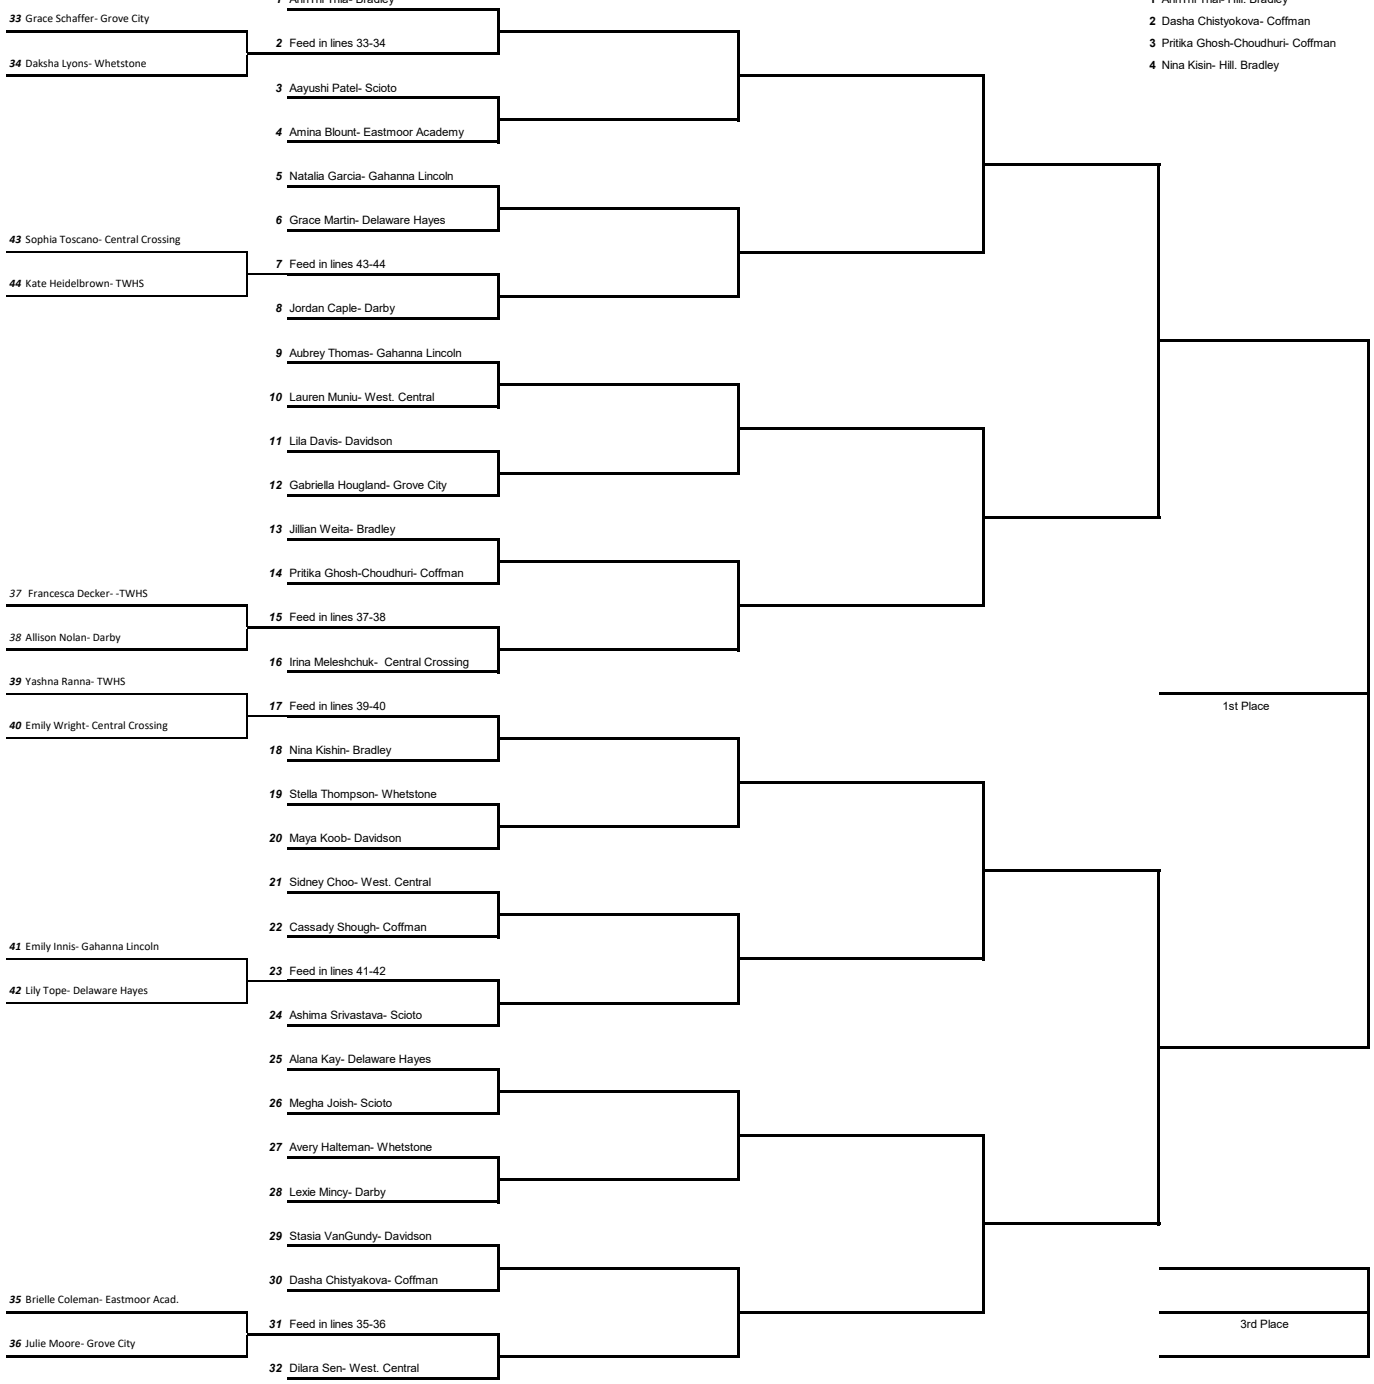

FEED-IN MATCHES

- 33 Grace Schaffer- Grove City
- 34 Daksha Lyons- Whetstone
- 43 Sophia Toscano- Central Crossing
- 44 Kate Heidelbrown- TWHS
- 37 Francesca Decker- -TWHS
- 38 Allison Nolan- Darby
- 39 Yashna Ranna- TWHS
- 40 Emily Wright- Central Crossing
- 41 Emily Innis- Gahanna Lincoln
- 42 Lily Tope- Delaware Hayes
- 35 Brielle Coleman- Eastmoor Acad.
- 36 Julie Moore- Grove City

- 1 AnhThi Thia- Bradley
- 2 Feed in lines 33-34
- 3 Aayushi Patel- Scioto
- 4 Amina Blount- Eastmoor Academy
- 5 Natalia Garcia- Gahanna Lincoln
- 6 Grace Martin- Delaware Hayes
- 7 Feed in lines 43-44
- 8 Jordan Caple- Darby
- 9 Aubrey Thomas- Gahanna Lincoln
- 10 Lauren Muniu- West. Central
- 11 Lila Davis- Davidson
- 12 Gabriella Hougland- Grove City
- 13 Jillian Weita- Bradley
- 14 Pritika Ghosh-Choudhuri- Coffman
- 15 Feed in lines 37-38
- 16 Irina Meleshchuk- Central Crossing
- 17 Feed in lines 39-40
- 18 Nina Kishin- Bradley
- 19 Stella Thompson- Whetstone
- 20 Maya Koob- Davidson
- 21 Sidney Choo- West, Central
- 22 Cassidy Shough- Coffman
- 23 Feed in lines 41-42
- 24 Ashima Srivastava- Scioto
- 25 Alana Kay- Delaware Hayes
- 26 Megha Joish- Scioto
- 27 Avery Halteman- Whetstone
- 28 Lexie Mincy- Darby
- 29 Stasia VanGundy- Davidson
- 30 Dasha Chistyakova- Coffman
- 31 Feed in lines 35-36
- 32 Dilara Sen- West. Central

SEEDS

- 1 AnhThi Thai- Hill. Bradley
- 2 Dasha Chistyokova- Coffman
- 3 Pritika Ghosh-Choudhuri- Coffman
- 4 Nina Kishin- Hill. Bradley

1st Place

3rd Place